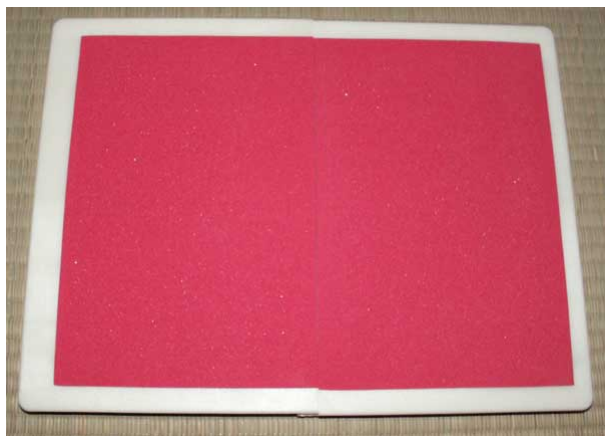

Tameshiwari rebreakable boards - Medium

Category:

Product ID: GTTB481-M

Price: 16.00 EUR

Availability: Out of stock

[See it in our store.](#)

Rebreakable board for karate. Heavy-duty plastic breaking boards, can be used many times. Once they break, you can put them back together and break them again. Color red = medium target.

Product parameters:

- Thickness: 1,7 cm
- Dimensions: 33,5 x 25 cm
- Weight: 0,88 kg